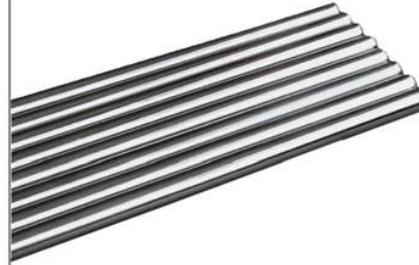

Tour-Fit Ball Collector
Shag Bag

Golf Accessories

Tour-Fit Grip Tape Strips
Professional Grade

Tour-Fit Grip Tape Roll
Professional Grade

Tour-Fit Steel Shaft
35", 37", 39"

Tour-Fit Light Weight
Graphite Shaft 45"