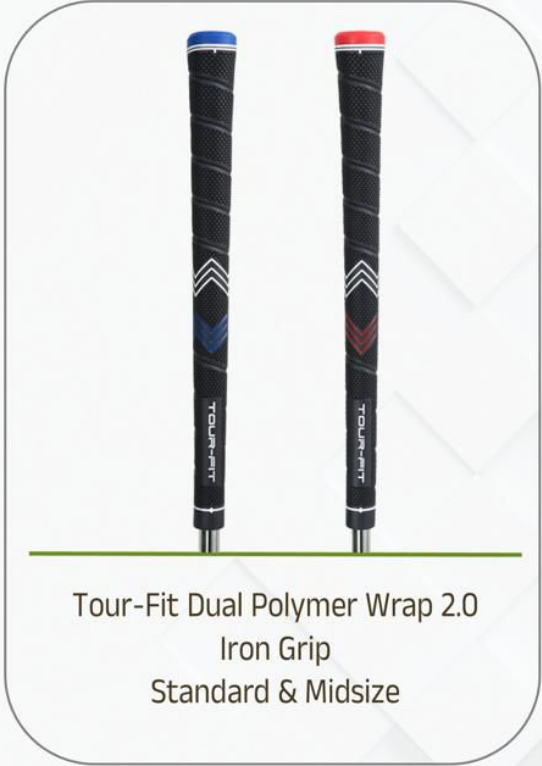

360 & Wrap Grips

Tour-Fit Elite 360 Golf Grip
Standard, Midsize & Oversize

Tour-Fit 360 Rotate Golf Grip
Standard, Midsize & Oversize

Tour-Fit Wrap Golf Grip
Standard & Midsize

Arthritic & Dual Polymer Wrap 2.0